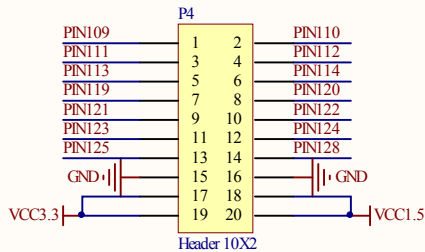

UIA

UIB

UIC

UID

Title		
Size	Number	Revision
A4		
Date:	2009-8-23	Sheet of
File:	E:\Personal\...\EPIC3T144_SCH_003.SchDoc	Drawn By: